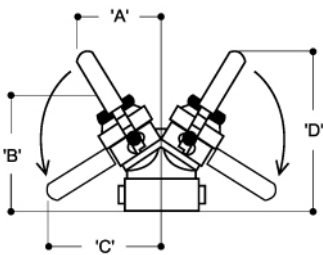

**[ HF100 ]**

**Brass Leader Line Siamese, 2.5" Chrome Female Hose Inlet x (2) 1.5" Male Hose Outlet**

2.5" Chrome Female Swivel Hose Inlet x (2) 1.5" Male Hose Outlet Brass Leader Line Siamese. Painted red cast brass body and chrome trim for use up to 150 psi. Comes with either rocker or pin lugs on the swivel inlet and 1/4-turn handles. Specify Hose thread.

**Dimensions:**

- A = 4 1/2" (113mm)
- B = 5 1/2" (138mm)
- C = 5 3/4" (144mm)
- D = 7 1/8" (178mm)