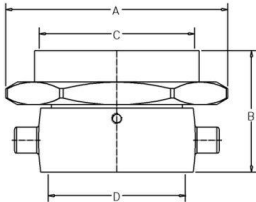

**[ HF58 BR ]**  
**2 1/2" Polish Brass Snoot and Swivel**

Polish brass snoot and swivel used to connect fire hose to a standpipe or sprinkler system. 2 1/2" FNPT solid x 2 1/2" female regional hose thread swivel adapter. Specify regional hose thread.

**Size** : 2 1/2" (65mm) x 2 1/2" (65mm)

**Finish** : Polish Brass

**Optional Finish** : Chrome or Cast Brass

**HOSE THREADS AVAILABLE:** CSA, BCT, WCT, QST, NSST, NPSH, NST, Louisville, Cleveland, Chicago, Pittsburgh, New Cincinnati, New York Corp., New York Fire Department, Richmond and Raleigh

**Dimensions:**

A= 2.70" (68.75mm)

B= 4.07" (103mm)

C= 3.14" (79.84mm)

D= Subject to Host Thread